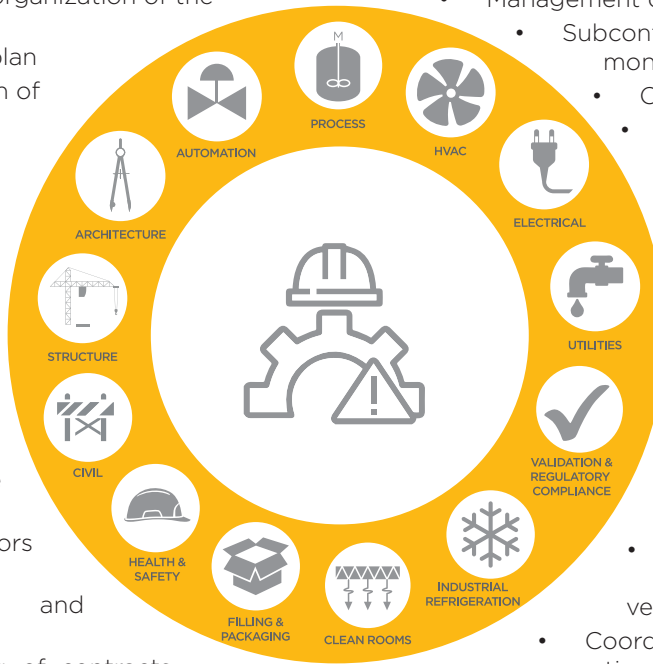

HEALTH AND SAFETY

Our team of safety experts is here to assist you in all your projects to ensure that the Health and Safety of your personnel and facilities is optimal.

CONSTRUCTION MANAGEMENT

- Budget management and project accounting follow-up
- Construction contract administration and document management
  - Management of the construction schedule
  - Subcontractor management and progress monitoring
  - Control of materials upon receipt
  - Control of the quality of installation of materials and the execution of the workmanship
- Planning, supervision and coordination of the works until commissioning

COMMISSIONING

- Verification of the conformity of the installations
- Supply, start-up, calibration and tuning of networks and systems with the supplier
- Verification of operation and control sequences | Documentary verification
  - Coordination of the training of the operation and maintenance personnel with the supplier

LOAN OF PERSONNEL

Teknema provides the client with resources that can act as maintenance supervisor, maintenance project manager, construction superintendent and site supervisor.

TEKNEMA